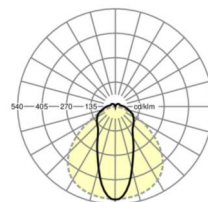

CHARACTERISTICS

Order number	19150004034
EAN number	4020863413829
Commodity code	94051190
Certification mark	IP 20, Protection class I, ENEC10 VDE, F, HACCP DIN10500/Food/IFS-application-related suitability/BRC, Indoor, CE
Impact resistance (IK rating)	IK03 (10°C bis 35°C)
Ambient temperatur	ta 10°C to 35°C
Warranty period	5 years
State funding programs	BEG - Federal funding for efficient buildings (valid only for Germany)

ELECTRICAL ENGINEERING

Controller	Electronic driver (1 pcs.)
System output	42W
Mains voltage	230V/50Hz
Energy efficiency class/light source	B

LIGHTING TECHNOLOGY

Placement	LED, Colour rendering/Light colour CRI ≥ 80 / 4000K
Colour tolerance (MacAdam)	3SDCM
Photobiological safety (Luminaire)	RG1
Nominal luminous flux	7516lm
LED service life	50000h L80/B10 (Tq 35°C)
Luminaire luminous efficiency	181lm/W
Beam angle	45° (C0) / 100° (C90)
UGR lat./long.	23.8 / 23.7

MECHANICS

Housing colour	black RAL 9005
Dimensions (LxWxH/DxH)	1531mm x 63mm x 54mm
Weight (net)	2kg
Type of installation	Mounting rail system installation, Light structure

Dimensions

L	1531 mm	Length
B	63 mm	Width
H	54 mm	Height

DEEP-LINK

<https://www.regiolum.de/en/article/19150004034>